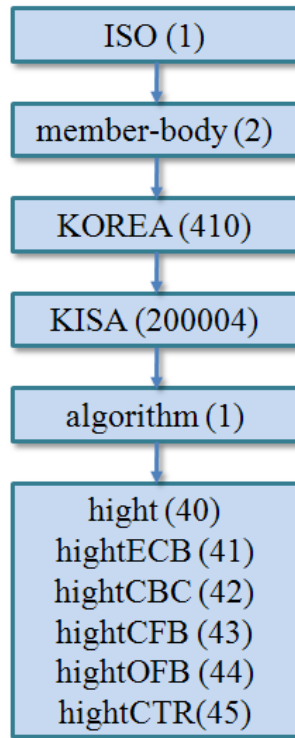

HIGHT Algorithm Object Identifiers

2009.07

한국인터넷진흥원
Korea Internet & Security Agency

□ HIGHT's OID Structure

OID						명 칭	설 명
1						ISO	
1	2					member-body	ISO member
1	2	410				KOREA	National code
1	2	410	200004			KISA	Korea Information Security Agency
1	2	410	200004	1		Algorithms	Algorithm in Korea PKI
1	2	410	200004	1	40	hight	HIGHT Algorithm
1	2	410	200004	1	41	hightECB	HIGHT ECB mode
1	2	410	200004	1	42	hightCBC	HIGHT CBC mode
1	2	410	200004	1	43	hightCFB	HIGHT CFB mode
1	2	410	200004	1	44	hightOFB	HIGHT OFB mode
1	2	410	200004	1	45	hightCTR	HIGHT CTR mode